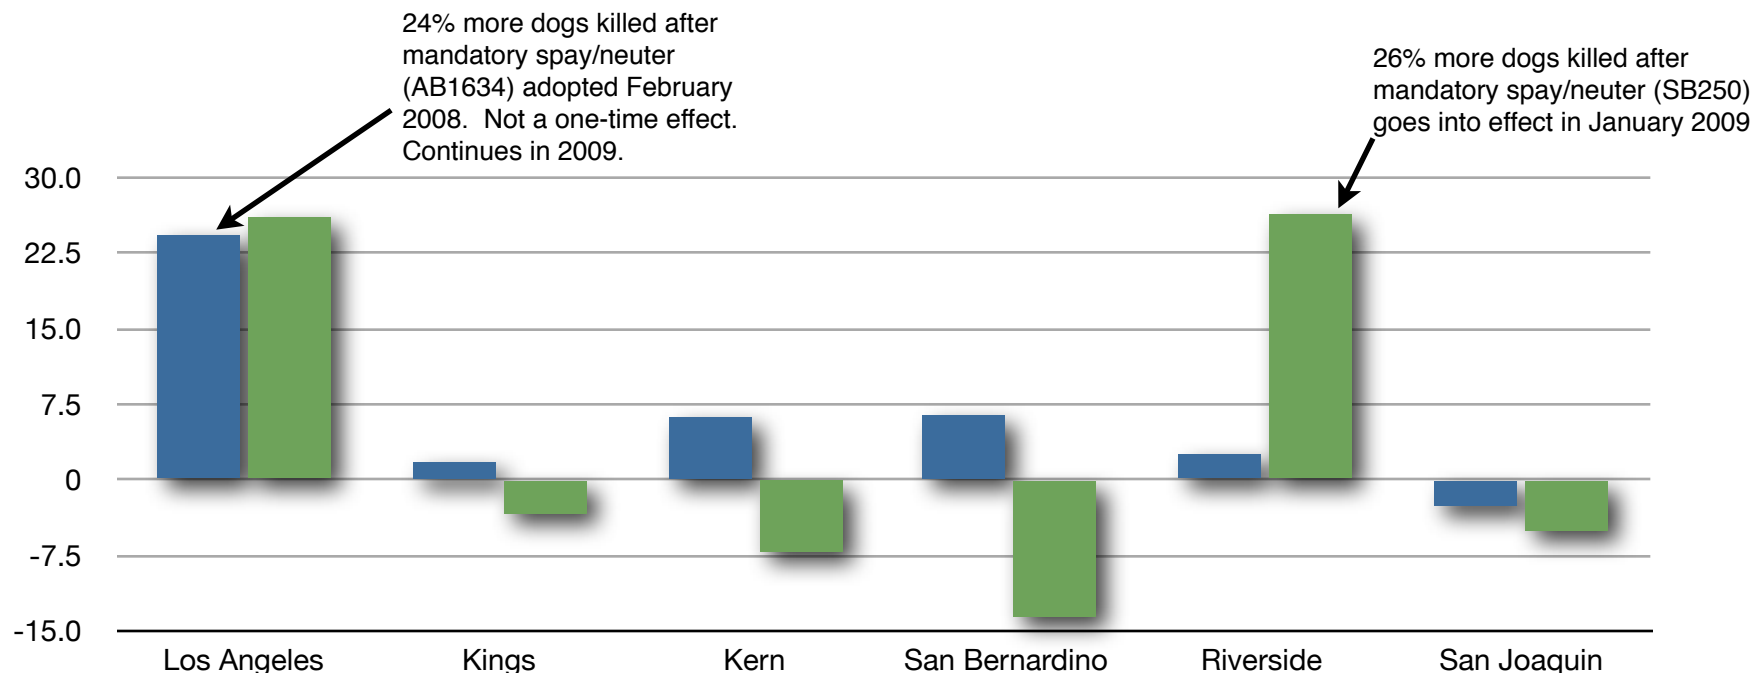

Percentage Change In Dog Euthanasias 2007 to 2009

California Public Animal Shelters
(as reported to California Department of Public Health)

COMPARISON WITH COUNTIES WITH HIGH UNEMPLOYMENT/FORECLOSURE RATES

Unemployment Rate	13.0%	16.4%	15.4%	13.8%	14.6%	17.5%
Foreclosure Rate	0.34%	0.53%	0.75%	0.64%	0.79%	0.77%

Cities/Counties with
Mandatory Spay and Neuter **XXX**

XXX

- 2008-Increase in dogs killed from 2007 (cat increase is higher)
- 2009-Increase in dogs killed from 2007 (cat increase is higher)